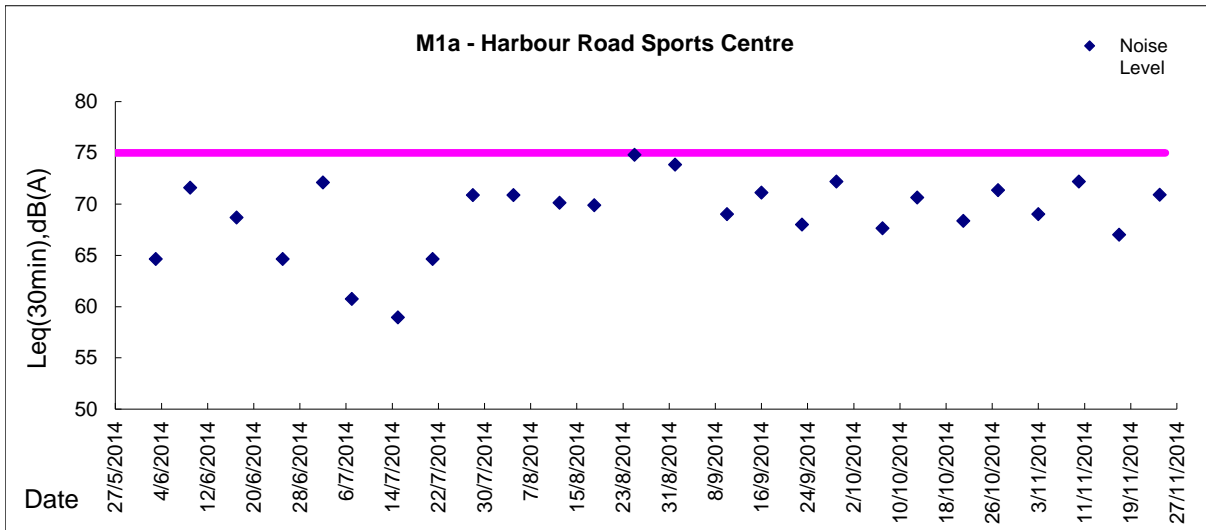

Graphic Presentation of Noise Monitoring Result

Day Time (0700 - 1900hrs on normal weekdays)

Graphic Presentation of Noise Monitoring Result
Day Time (0700 - 1900hrs on normal weekdays)