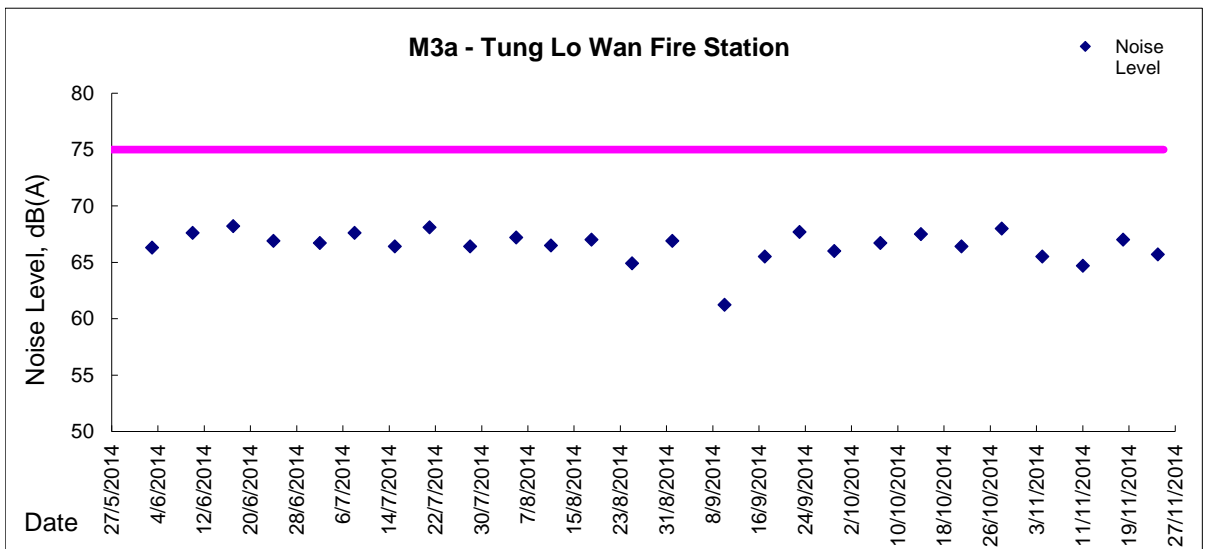

Graphic Presentation of Noise Monitoring Result

Day Time (0700 - 1900hrs on normal weekdays)

Graphic Presentation of Noise Monitoring Result
Day Time (0700 - 1900hrs on normal weekdays)