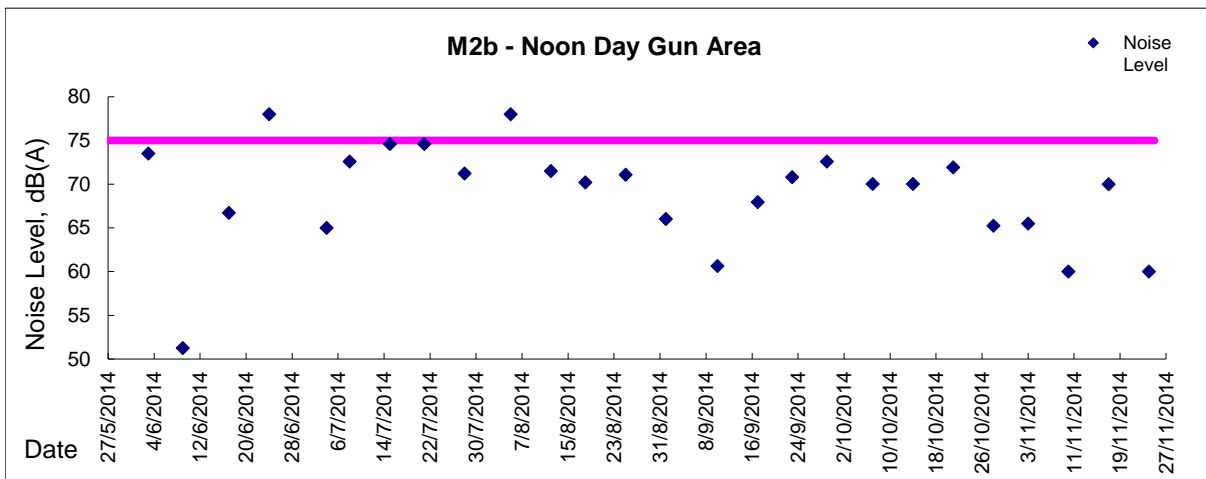

Graphic Presentation of Noise Monitoring Result

Day Time (0700 - 1900hrs on normal weekdays)

Graphic Presentation of Noise Monitoring Result
Day Time (0700 - 1900hrs on normal weekdays)